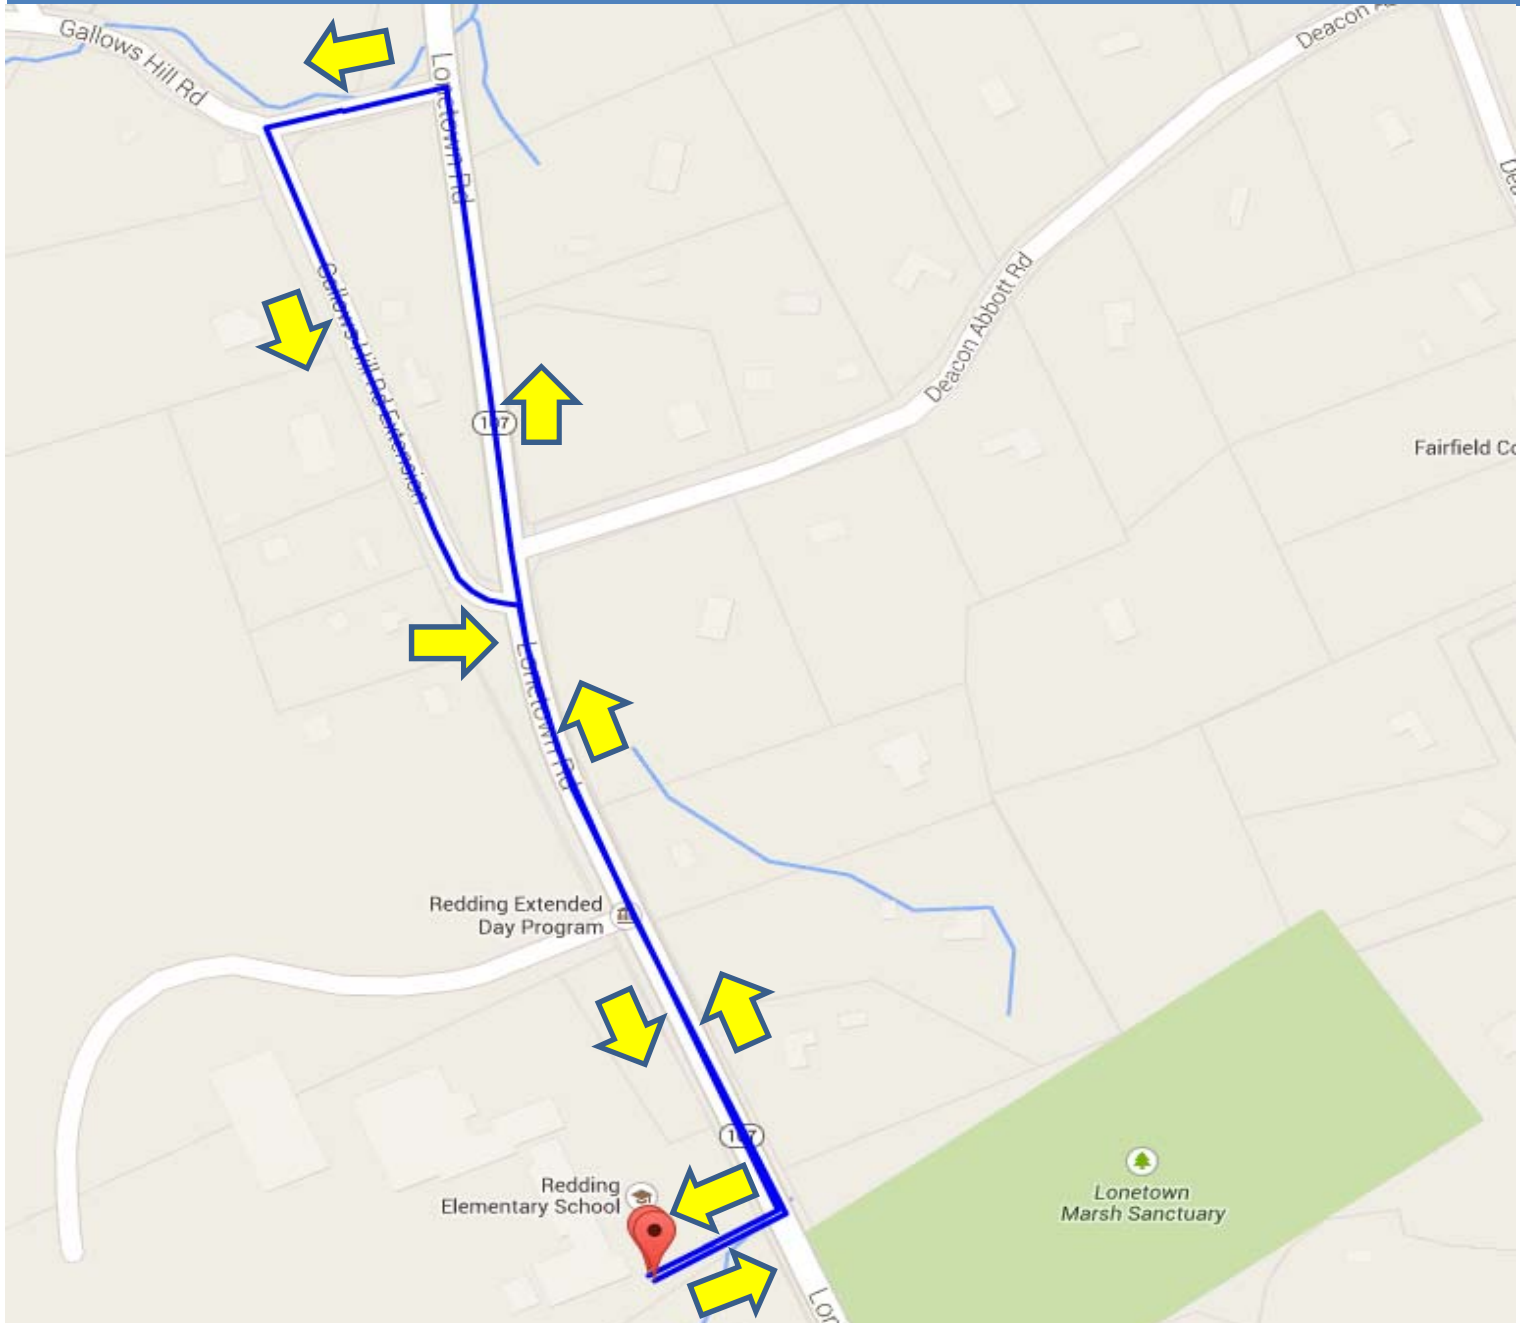

THE GREAT TURKEY ESCAPE 1 MILE COURSE REDDING, CONNECTICUT

ELEVATION (ft)

START ELEVATION
664 FT

MAX ELEVATION
671 FT

GAIN
11 FT

CLIMBS ON ROUTE